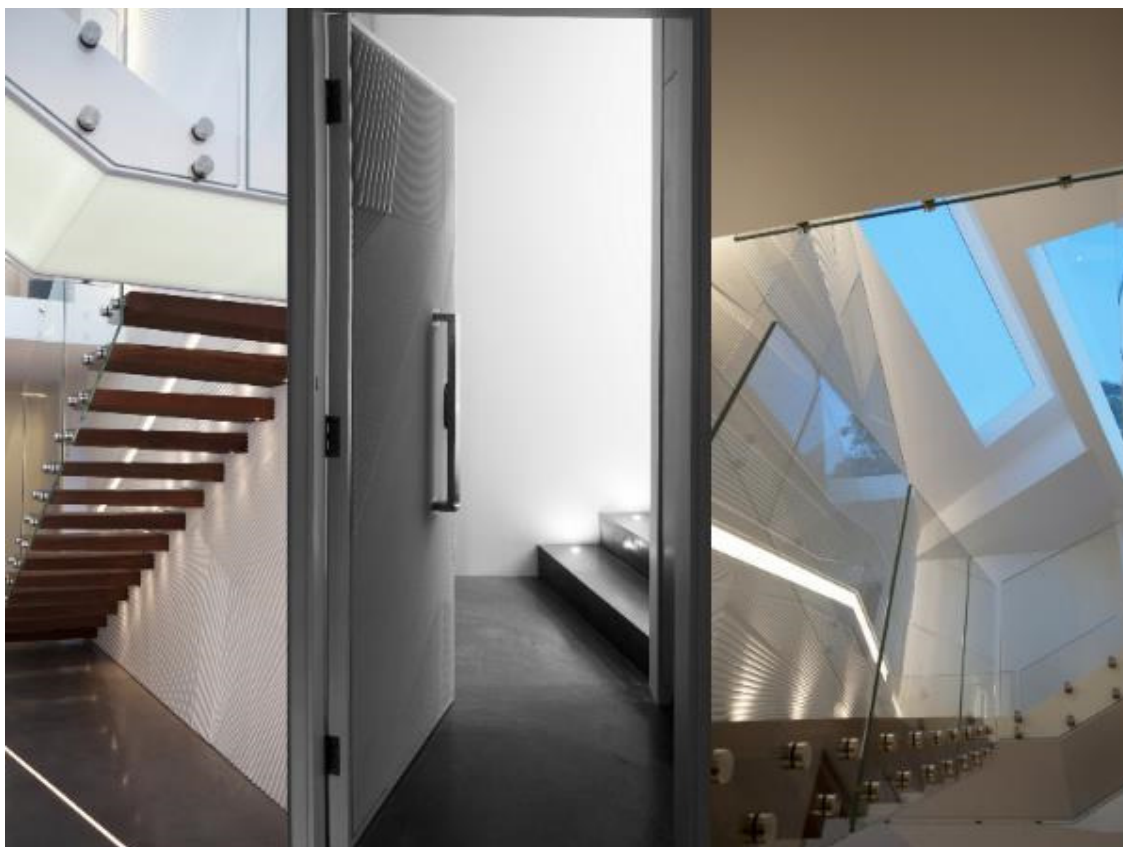

[Subscribe](#)

[Share ▼](#)

[Past Issues](#)

[Tr](#)

MARBLO OCTOBER 2013 - eNEWS

[View this email in your browser](#)

Naremburn House

Designer - Bijl Architecture

Melonie Bayl-Smith and Vanessa Tang-Lee from Bijl Architecture recently completed the Naremburn House, a new single residence on Sydney's Lower North Shore built by Stuart Wilson Constructions.

"A key feature of the Naremburn House is a substantial double height CNC routed wall panel installation designed in collaboration with AR-MA and accompanied by a custom cantilevered stair. Whilst wishing to retain the uniqueness of the wall, the clients wanted to create a special detail in the house that referenced the panel design but was their own 'secret' panel, located within the house but where visitors would rarely if ever venture. Hence, we decided to use Marblo® to create a special internal entry door panel, employing the same CNC routed pattern as the wall," says Melonie Bayl-Smith, Architect and Director of Bijl Architecture.

Fabricated by AR-MA, a single panel of Marblo® in 'Iceberg' colour was utilised to form the facing for the